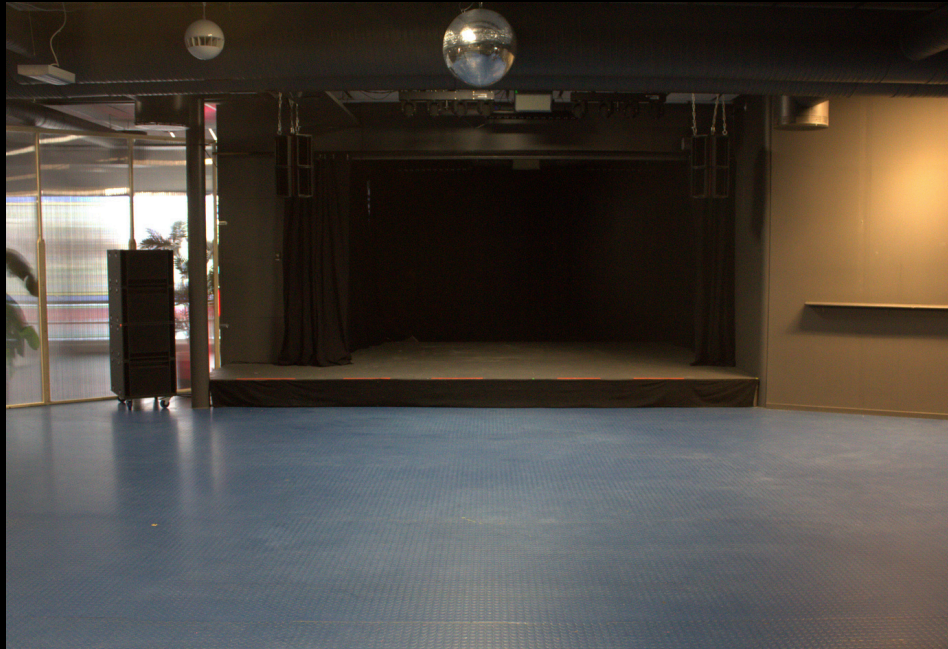

Stage floor to ceiling: 309 cm & 292 cm

Stage floor dimensions 20 kvm

Rigging

Fixed Stage, Sound and light.

Load in access

Street level, access with truck on the backside of the building (Godsmottagning). 120 meter push. Elevator access.

General info

2 physical DMX Lines (3-pin) from FOH to stage
 No Guest DMX Line cable
 No DMX Nodes or sACN
 House desk is Wolfmix mk2

LIGHTS SMALL STAGE

SMALL STAGE FLOOR

SMALL STAGE DIMENSIONS FROM ABOVE

STAGE TO CEILING SIDE OF SMALL STAGE

SMALL STAGE PHOTOS

KOLLEKTIVET
LIVET