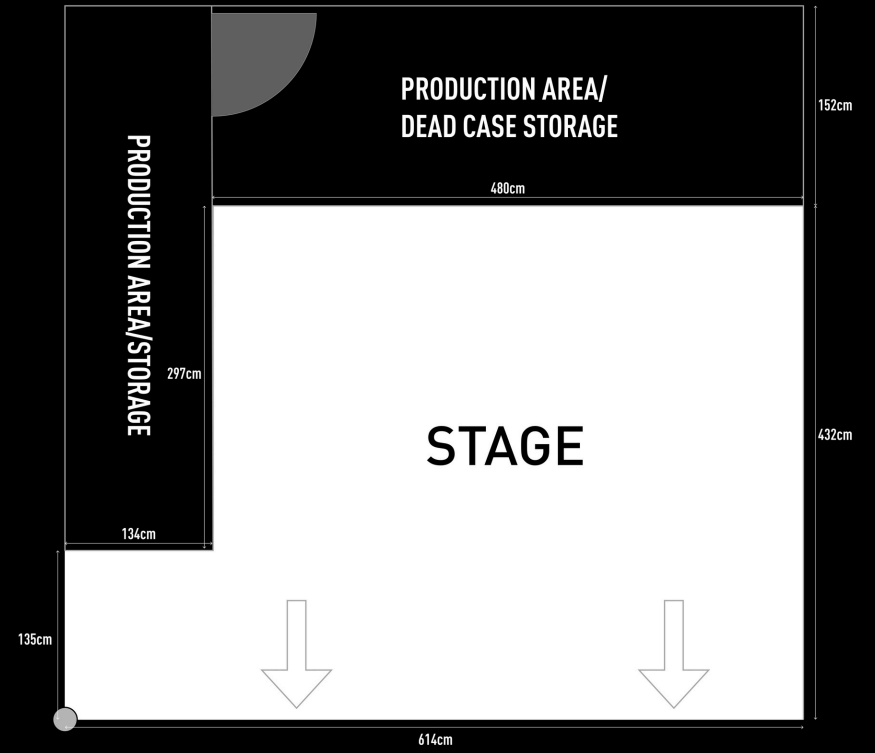

Stage floor to ceiling: 309 cm & 292 cm

Stage floor dimensions 20 kvm

Rigging

Fixed Stage, Sound and light.

Load in access

Street level, access with truck on the backside of the building (Godsmottagning). 120 meter push. Elevator access.

2x Sennheiser e906

10x 3m XLR

10x 5m XLR

10x 10m XLR

5x Tele cable (¼ inch jack to jack)

4x The sssnake MC 8 Multicore MK II

PATCH LIST SMALL STAGE

PLACEMENT	FIXTURE	DMX	Mode
STAGE RIGHT	Varytec Giga Bar 5 LED RGBW	1:001	52ch mode
	Varytec Giga Bar 5 LED RGBW	1:052	52ch mode
UPSTAGE / BACK	Varytec Giga Bar 5 LED RGBW	1:103	52ch mode
	Varytec Giga Bar 5 LED RGBW	1:154	52ch mode
	Eurolite Led Super strobe	1:307	3ch mode
STAGE LEFT	Varytec Giga Bar 5 LED RGBW	1:205	52ch mode
	Varytec Giga Bar 5 LED RGBW	1:256	52ch mode
DOWNSTAGE	Varytec Giga Bar 5 LED RGBW	2:113	52ch mode
	Eurolite Led Super strobe	2:287	3ch mode
FRONTLIGHT	Generic LED Wash (RGBWAU)	2:290	6ch mode
FLOOR	Generic LED Wash (RGBWAU)	2:296	6ch mode
(Over Audience)	Generic LED Wash (RGBWAU)	2:302	6ch mode

General info

2 physical DMX Lines (3-pin) from FOH to stage
 No Guest DMX Line cable
 No DMX Nodes or sACN
 House desk is Wolfmix mk2

LIGHTS SMALL STAGE

SMALL STAGE FLOOR

SMALL STAGE DIMENSIONS FROM ABOVE

STAGE TO CEILING SIDE OF SMALL STAGE

SMALL STAGE PHOTOS

KOLLEKTIVET
LIVET