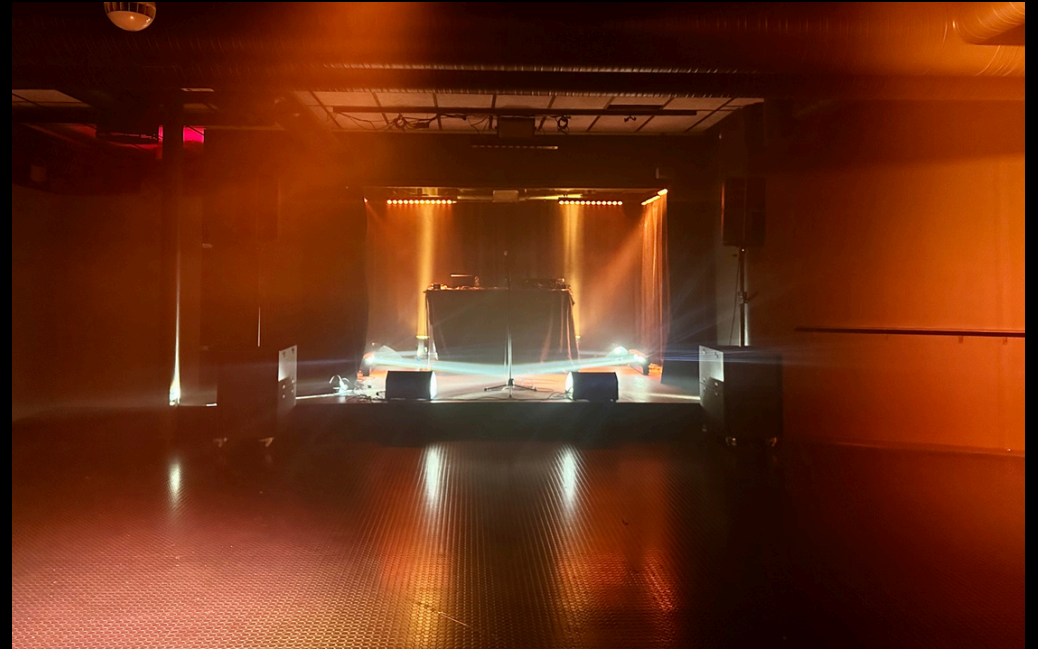

Stage floor to ceiling: 309 cm & 292 cm

Stage floor dimensions 20 kvm

Rigging

Fixed Stage, Sound and light.

Load in access

Street level, access with truck on the backside of the building (Godsmottagning). 120 meter push. Elevator access.

General info

2 physical DMX Lines (3-pin) from FOH to stage
 No Guest DMX Line cable
 No DMX Nodes or sACN
 House desk is Wolfmix mk2

LIGHTS SMALL STAGE

SMALL STAGE FLOOR

SMALL STAGE DIMENSIONS FROM ABOVE

STAGE TO CEILING SIDE OF SMALL STAGE

SMALL STAGE PHOTOS

KOLLEKTIVET
LIVET