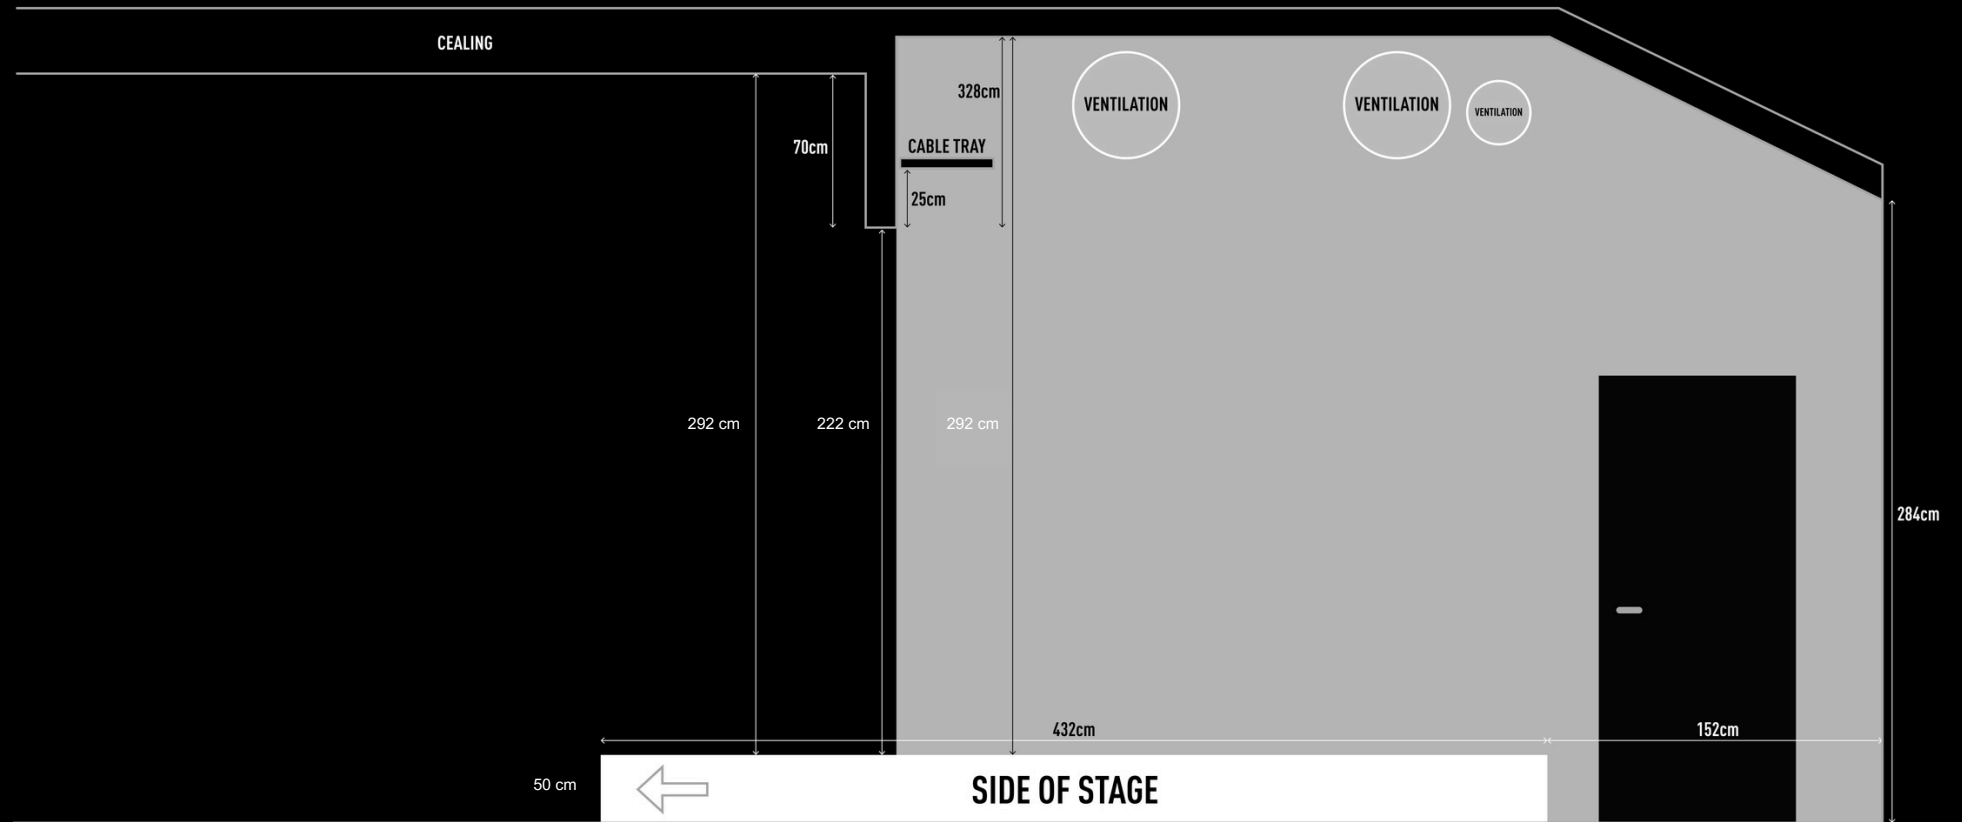

STAGE TO CEILING SIDE OF SMALL STAGE