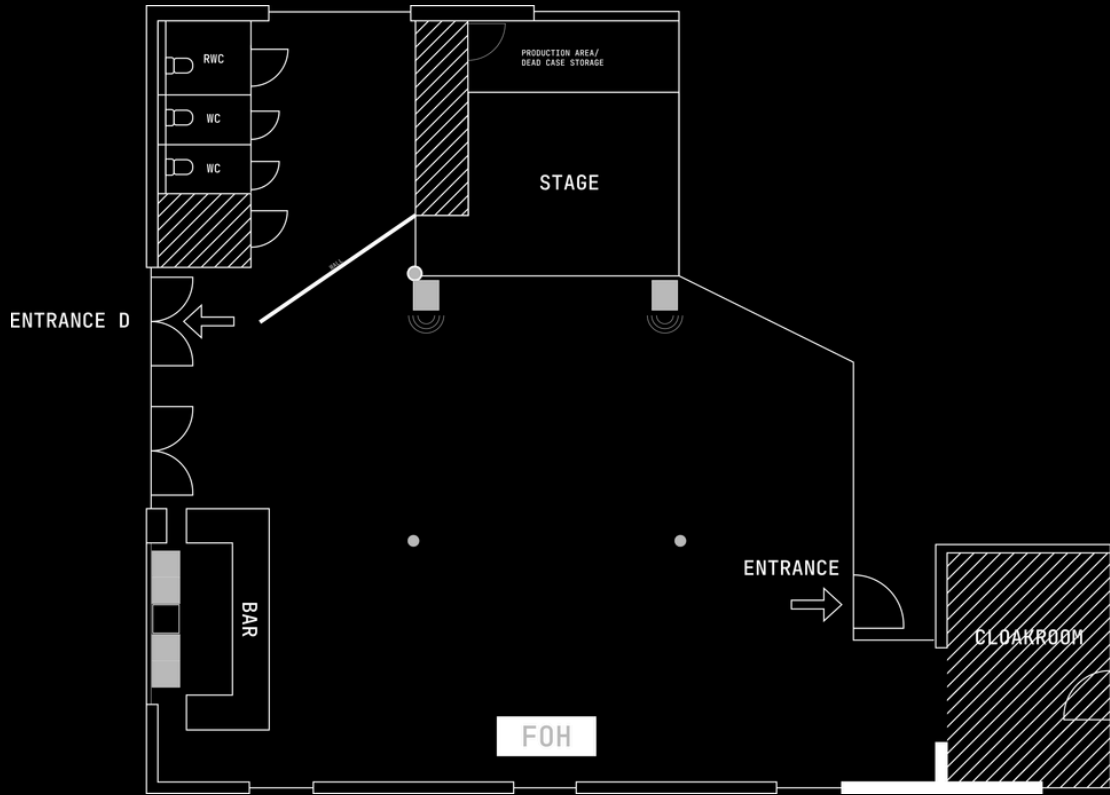

Stage floor to ceiling: 309 cm & 292 cm

Stage floor dimensions 20 kvm

Rigging

Fixed Stage, Sound and light.

Load in access

Street level, access with truck on the backside of the building (Godsmottagning). 120 meter push. Elevator access.

2x Sennheiser e906

10x 3m XLR

10x 5m XLR

10x 10m XLR

5x Tele cable (¼ inch jack to jack)

4x The sssnake MC 8 Multicore MK II

PATCH LIST SMALL STAGE

PLACEMENT	FIXTURE	DMX	Mode
STAGE RIGHT	Varytec Giga Bar 5 LED RGBW	1:001	52ch mode
	Varytec Giga Bar 5 LED RGBW	1:052	52ch mode
UPSTAGE / BACK	Varytec Giga Bar 5 LED RGBW	1:103	52ch mode
	Varytec Giga Bar 5 LED RGBW	1:154	52ch mode
	Eurolite Led Super strobe	1:307	3ch mode
STAGE LEFT	Varytec Giga Bar 5 LED RGBW	1:205	52ch mode
	Varytec Giga Bar 5 LED RGBW	1:256	52ch mode
DOWNSTAGE	Varytec Giga Bar 5 LED RGBW	2:113	52ch mode
	Eurolite Led Super strobe	2:287	3ch mode
FRONTLIGHT	Generic LED Wash (RGBWAU)	2:290	6ch mode
FLOOR	Generic LED Wash (RGBWAU)	2:296	6ch mode
(Over Audience)	Generic LED Wash (RGBWAU)	2:302	6ch mode

General info

2 physical DMX Lines (3-pin) from FOH to stage
 No Guest DMX Line cable
 No DMX Nodes or sACN
 House desk is Wolfmix mk2

LIGHTS SMALL STAGE

SMALL STAGE FLOOR

SMALL STAGE DIMENSIONS FROM ABOVE