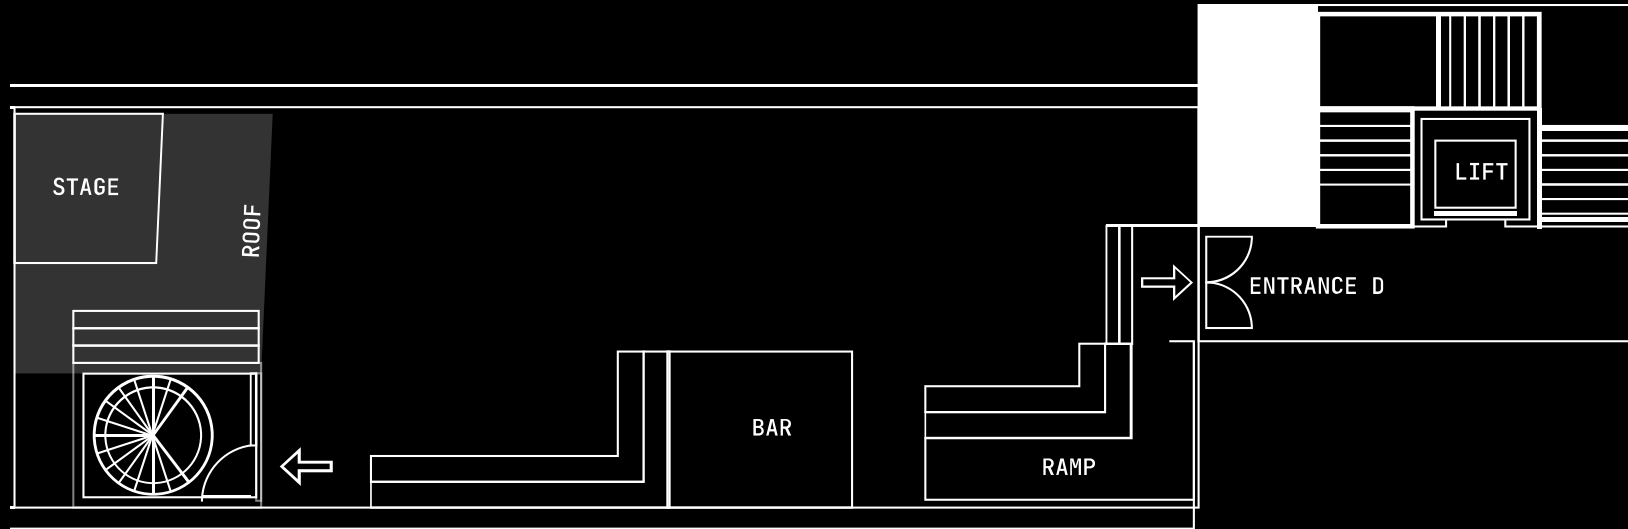

Dead case storage

Yes, next to the stage under a roof.

Get in, Get out By appointment

Parking By appointment

Catering Yes, see separate document

TERRACE FLOOR PLAN

TERRACE STAGE DIMENSIONS

Grey area = roof

Stage to roof

PA TERRACE

PA (Live)

2 x Turbosound M12 Tops
2 x Turbosound m15 Subs
4 x dB Technologies Flexsys FM12 Wedges

PA (DJ)

Dot Audio Tops
8 x 6,5" (Special build)

Cardio SUB

1 x Dot Audio 4x15" (Special build)