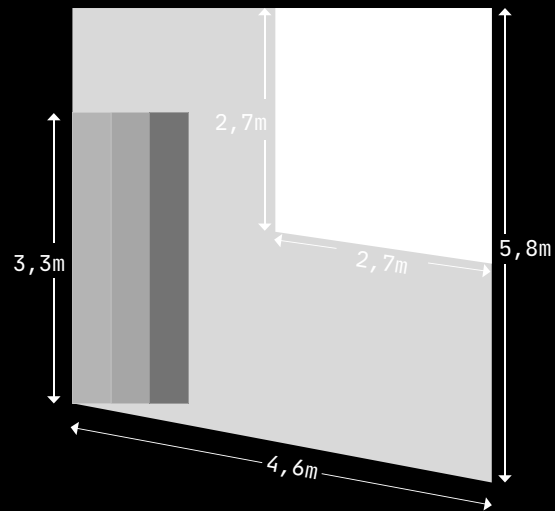

Dead case storage

Yes, next to the stage under a roof.

Get in, Get out By appointment

Parking By appointment

Catering Yes, see separate document

TERRACE FLOOR PLAN

TERRACE STAGE DIMENSIONS

Grey area = roof