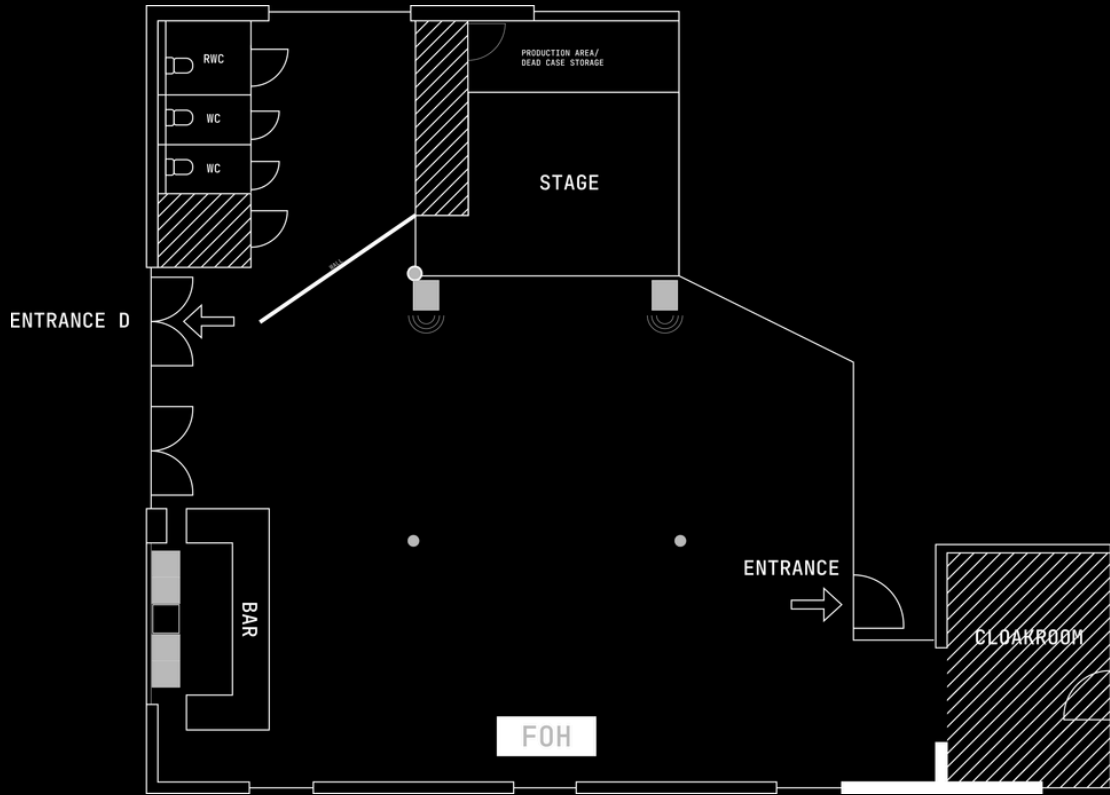

SMALL STAGE FLOOR