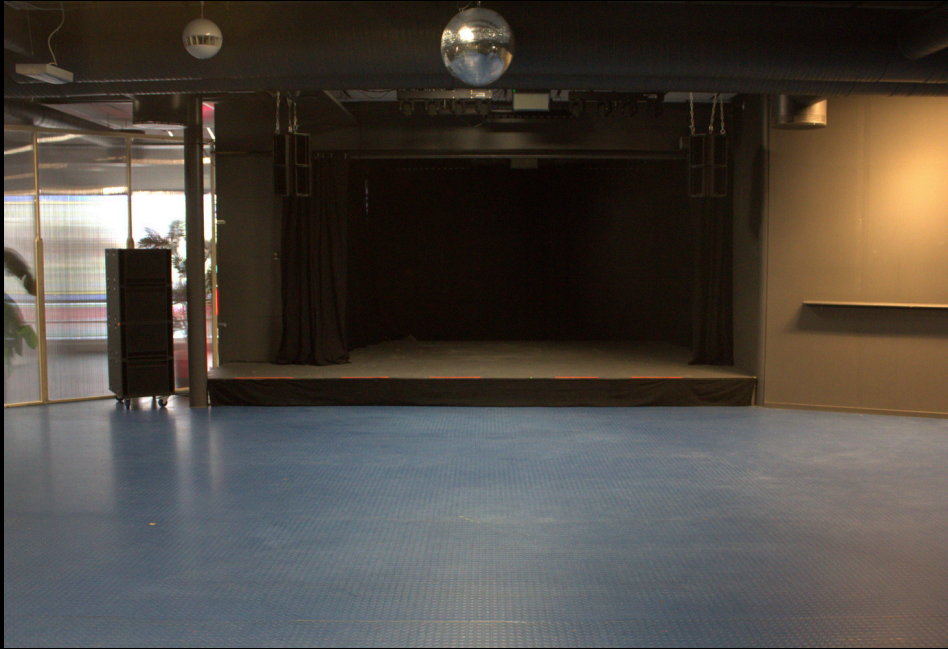

SMALL STAGE PHOTOS