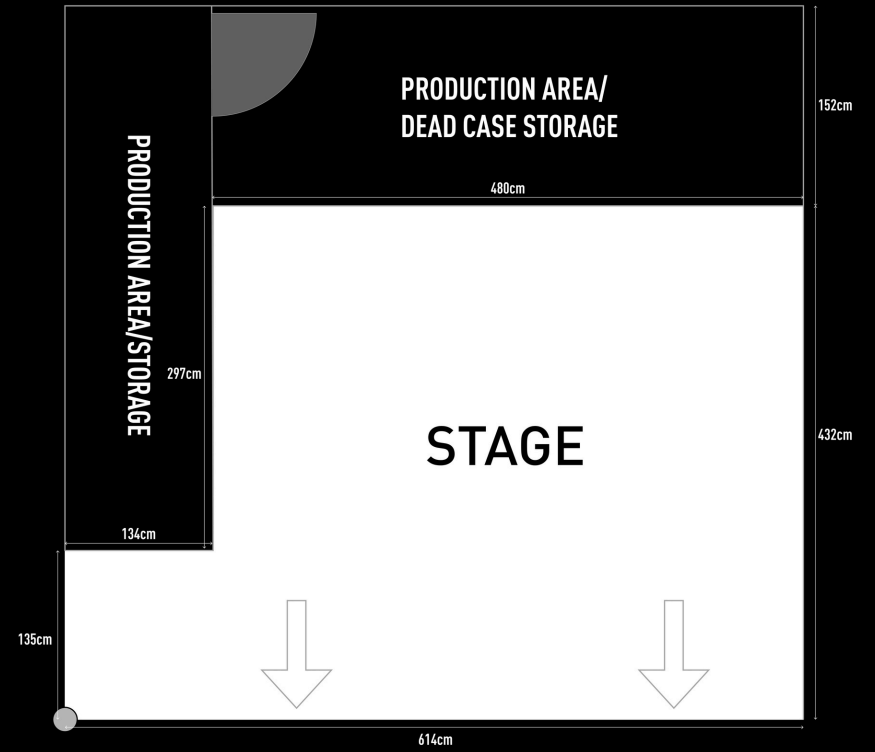

SMALL STAGE DIMENSIONS FROM ABOVE